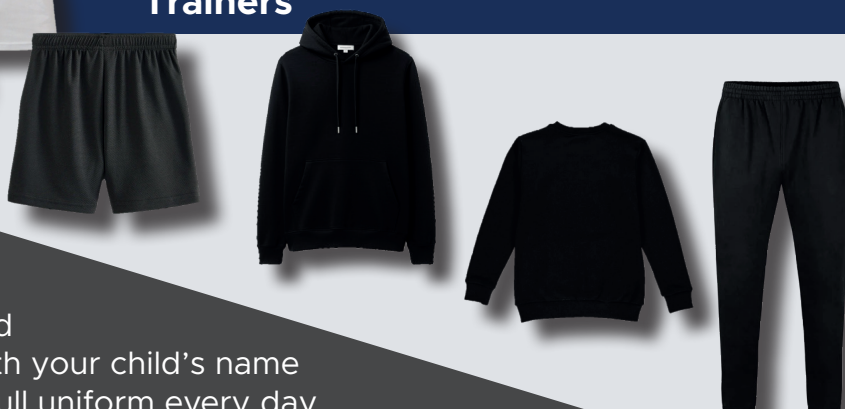

Brookfield

PRIMARY ACADEMY

UNIFORM

Yellow / Gold Polo Shirt

**Grey V-Neck Jumper (not sweatshirt)
Grey Cardigan**

**Grey Trousers,
Grey Shorts,
Grey Skirt,
Grey Pinafore Dress**

**SUMMER OPTION -
Yellow Gingham
Dress or Playsuit**

**Plain Black Shoes or Trainers
Completely Black Including Soles and Logos**

PE KIT

**INDOOR -
Plain White T-Shirt
Plain Black Shorts
Trainers**

**OUTDOOR -
Plain Black Jogging Bottoms
Plain Black Long Sleeved Top or Hoodie
Trainers**